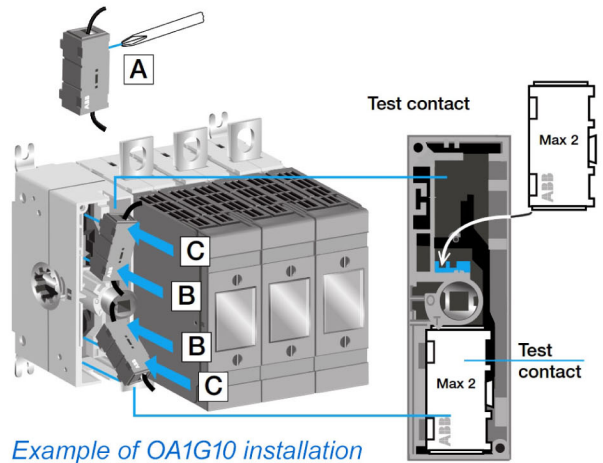

<i>Auxiliary Contacts for ASF & AS</i>		
Reference	Description	Suitable for
OA1G10	1 N/O	AS-20A to AS-630A & ASF-32A to ASF-630A
OA4B10	1 N/O	ASF-20A