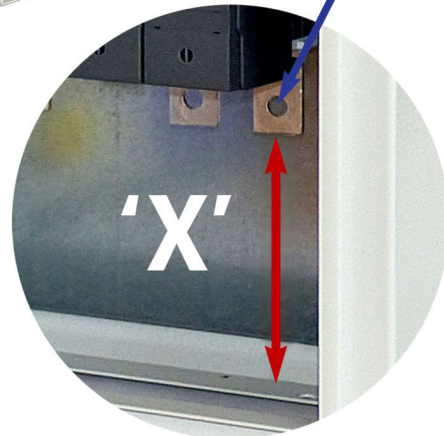

Accessories for ASF & AS:

- ✓ Sreader Enclosure Kits
- ✓ Terminal Shrouds
- ✓ Auxiliary Contacts

Do you need an AX spreader enclosure kit?

Dimension **X** in the table below refers to the cabling space between the terminals and the gland plates - top and bottom of the enclosure:

ASF...	Dimensions (mm)			
Reference	H	W	D	X
ASF 20A	305	205	150	100
ASF 32A	305	205	150	88
ASF 63A	405	305	150	138
ASF 100A	405	305	150	130
ASF 160A	505	405	250	180
ASF 200A	605	405	250	200
ASF 250A	605	405	250	200
ASF 400A	605	405	250	185
ASF 630A	805	605	300	247

AS...	Dimensions (mm)			
Reference	H	W	D	X
AS 20A	305	205	150	116
AS 32A	305	205	150	116
AS 63A	305	305	150	104
AS 100A	405	305	150	150
AS 160A	505	405	250	175
AS 200A	605	405	250	175
AS 250A	605	405	250	175
AS 400A	605	405	250	158
AS 630A	605	405	250	175