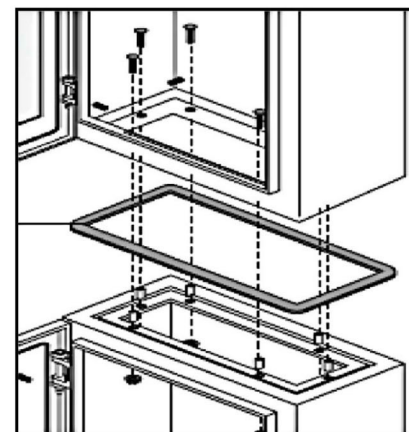

Accessories for ASF & AS:

- ✓ Sreader Enclosure Kits
- ✓ Terminal Shrouds
- ✓ Auxiliary Contacts

Do you need an AX spreader enclosure kit?

Dimension **X** in the table below refers to the cabling space between the terminals and the gland plates - top and bottom of the enclosure:

ASF...	Dimensions (mm)			
Reference	H	W	D	X
ASF 20A	305	205	150	100
ASF 32A	305	205	150	88
ASF 63A	405	305	150	138
ASF 100A	405	305	150	130
ASF 160A	505	405	250	180
ASF 200A	605	405	250	200
ASF 250A	605	405	250	200
ASF 400A	605	405	250	185
ASF 630A	805	605	300	247

AS...	Dimensions (mm)			
Reference	H	W	D	X
AS 20A	305	205	150	116
AS 32A	305	205	150	116
AS 63A	305	305	150	104
AS 100A	405	305	150	150
AS 160A	505	405	250	175
AS 200A	605	405	250	175
AS 250A	605	405	250	175
AS 400A	605	405	250	158
AS 630A	605	405	250	175